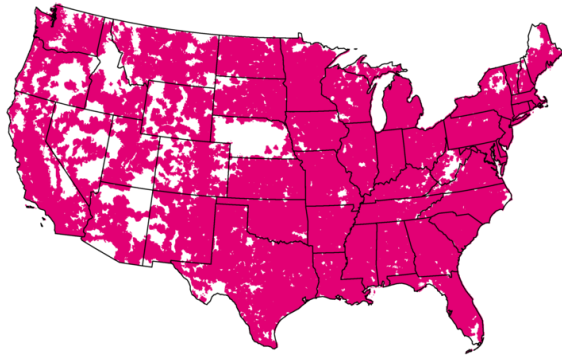

Critical for high bandwidth applications, both fixed and mobile.

Low-band (<1 GHz)

Coverage for wide open spaces. **Important for high mobility field applications and IoT sensing.**

A great 5G network requires ALL spectrum bands.

We are the leader in 5G coverage and speed

EXTENDED RANGE 5G

98% of Americans
326 M POPs covered
2.0 M square miles

ULTRA CAPACITY 5G

285 M POPs covered

5G: Capable device required; coverage not available in some areas. Some uses may require certain plan or feature; see [T-Mobile.com](https://www.t-mobile.com). **Fastest:** Based on median, overall combined 5G speeds according to analysis by Ookla® of Speedtest Intelligence® data 5G download speeds for Q2 2023. Ookla trademarks used under license and reprinted with permission.

We have a clear and demonstrable lead in 5G.

T Mobile

verizon✓

AT&T

Low-band

Extended Range 5G:
2.0M sq. miles
326M people covered

5G Nationwide
0.4M sq. miles
249M people covered

5G Nationwide
1.3M sq. miles
300M people covered

Mid-band
& mmWave

Ultra Capacity 5G:
285M people covered

Ultra Wideband:
222M people covered

5G Plus:
175M people covered

And we're continuing to expand 5G's use in enabling to new applications.

With our 5G network in place, T-Mobile is a ready testbed for new solutions.