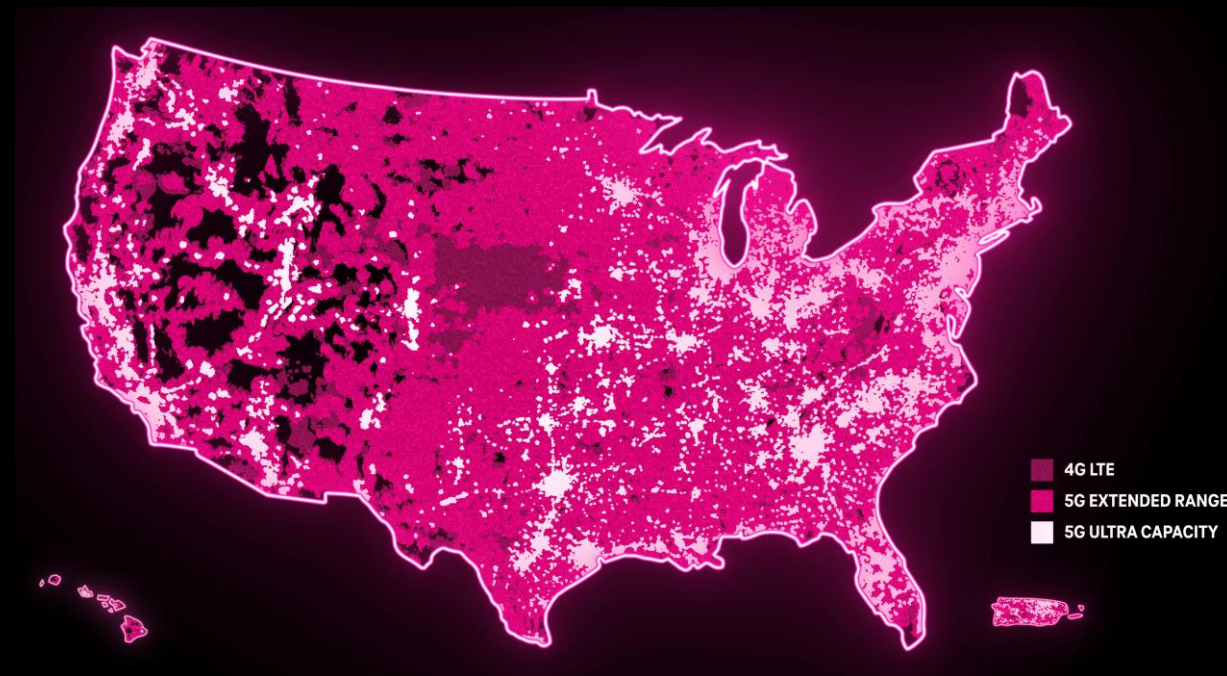

Critical for high bandwidth applications, both fixed and mobile.

Low-band (<1 GHz)

Coverage for wide open spaces. **Important for high mobility field applications and IoT sensing.**

A great 5G network requires ALL spectrum bands.

We are the leader in 5G coverage and speed

EXTENDED RANGE 5G

98% of Americans
326 M POPs covered
2.0 M square miles

ULTRA CAPACITY 5G

285 M POPs covered

5G: Capable device required; coverage not available in some areas. Some uses may require certain plan or feature; see [T-Mobile.com](https://www.t-mobile.com). **Fastest:** Based on median, overall combined 5G speeds according to analysis by Ookla® of Speedtest Intelligence® data 5G download speeds for Q2 2023. Ookla trademarks used under license and reprinted with permission.

We have a clear and demonstrable lead in 5G.

T Mobile

verizon✓

AT&T

Low-band

Extended Range 5G:
2.0M sq. miles
326M people covered

5G Nationwide
0.4M sq. miles
249M people covered

5G Nationwide
1.3M sq. miles
300M people covered