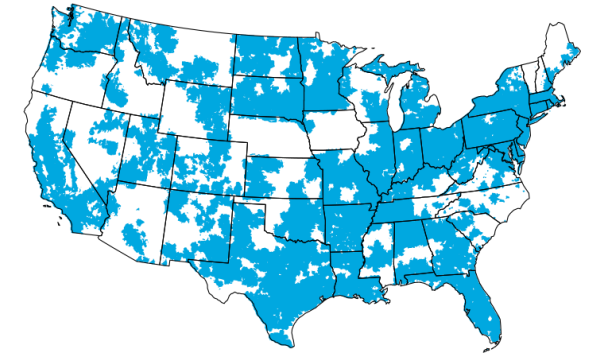

We are the leader in 5G coverage and speed

EXTENDED RANGE 5G

98% of Americans
326 M POPs covered
2.0 M square miles

ULTRA CAPACITY 5G

285 M POPs covered

5G: Capable device required; coverage not available in some areas. Some uses may require certain plan or feature; see [T-Mobile.com](https://www.t-mobile.com). **Fastest:** Based on median, overall combined 5G speeds according to analysis by Ookla® of Speedtest Intelligence® data 5G download speeds for Q2 2023. Ookla trademarks used under license and reprinted with permission.

We have a clear and demonstrable lead in 5G.

T Mobile

verizon✓

AT&T

Low-band

Extended Range 5G:
2.0M sq. miles
326M people covered

5G Nationwide
0.4M sq. miles
249M people covered

5G Nationwide
1.3M sq. miles
300M people covered

Mid-band
& mmWave

Ultra Capacity 5G:
285M people covered

Ultra Wideband:
222M people covered

5G Plus:
175M people covered

And we're continuing to expand 5G's use in enabling to new applications.

With our 5G network in place, T-Mobile is a ready testbed for new solutions.