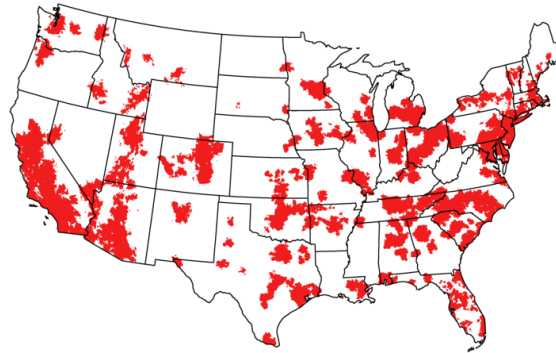

Critical for high bandwidth applications, both fixed and mobile.

Low-band (<1 GHz)

Coverage for wide open spaces. **Important for high mobility field applications and IoT sensing.**

A great 5G network requires ALL spectrum bands.

We are the leader in 5G coverage and speed

EXTENDED RANGE 5G

98% of Americans
326 M POPs covered
2.0 M square miles

ULTRA CAPACITY 5G

285 M POPs covered

5G: Capable device required; coverage not available in some areas. Some uses may require certain plan or feature; see [T-Mobile.com](https://www.t-mobile.com). **Fastest:** Based on median, overall combined 5G speeds according to analysis by Ookla® of Speedtest Intelligence® data 5G download speeds for Q2 2023. Ookla trademarks used under license and reprinted with permission.

We have a clear and demonstrable lead in 5G.

T Mobile

verizon✓

AT&T

Low-band

Extended Range 5G:
2.0M sq. miles
326M people covered

5G Nationwide
0.4M sq. miles
249M people covered

5G Nationwide
1.3M sq. miles
300M people covered

Mid-band
& mmWave

Ultra Capacity 5G:
285M people covered

Ultra Wideband:
222M people covered

5G Plus:
175M people covered

And we're continuing to expand 5G's use in enabling to new applications.

With our 5G network in place, T-Mobile is a ready testbed for new solutions.