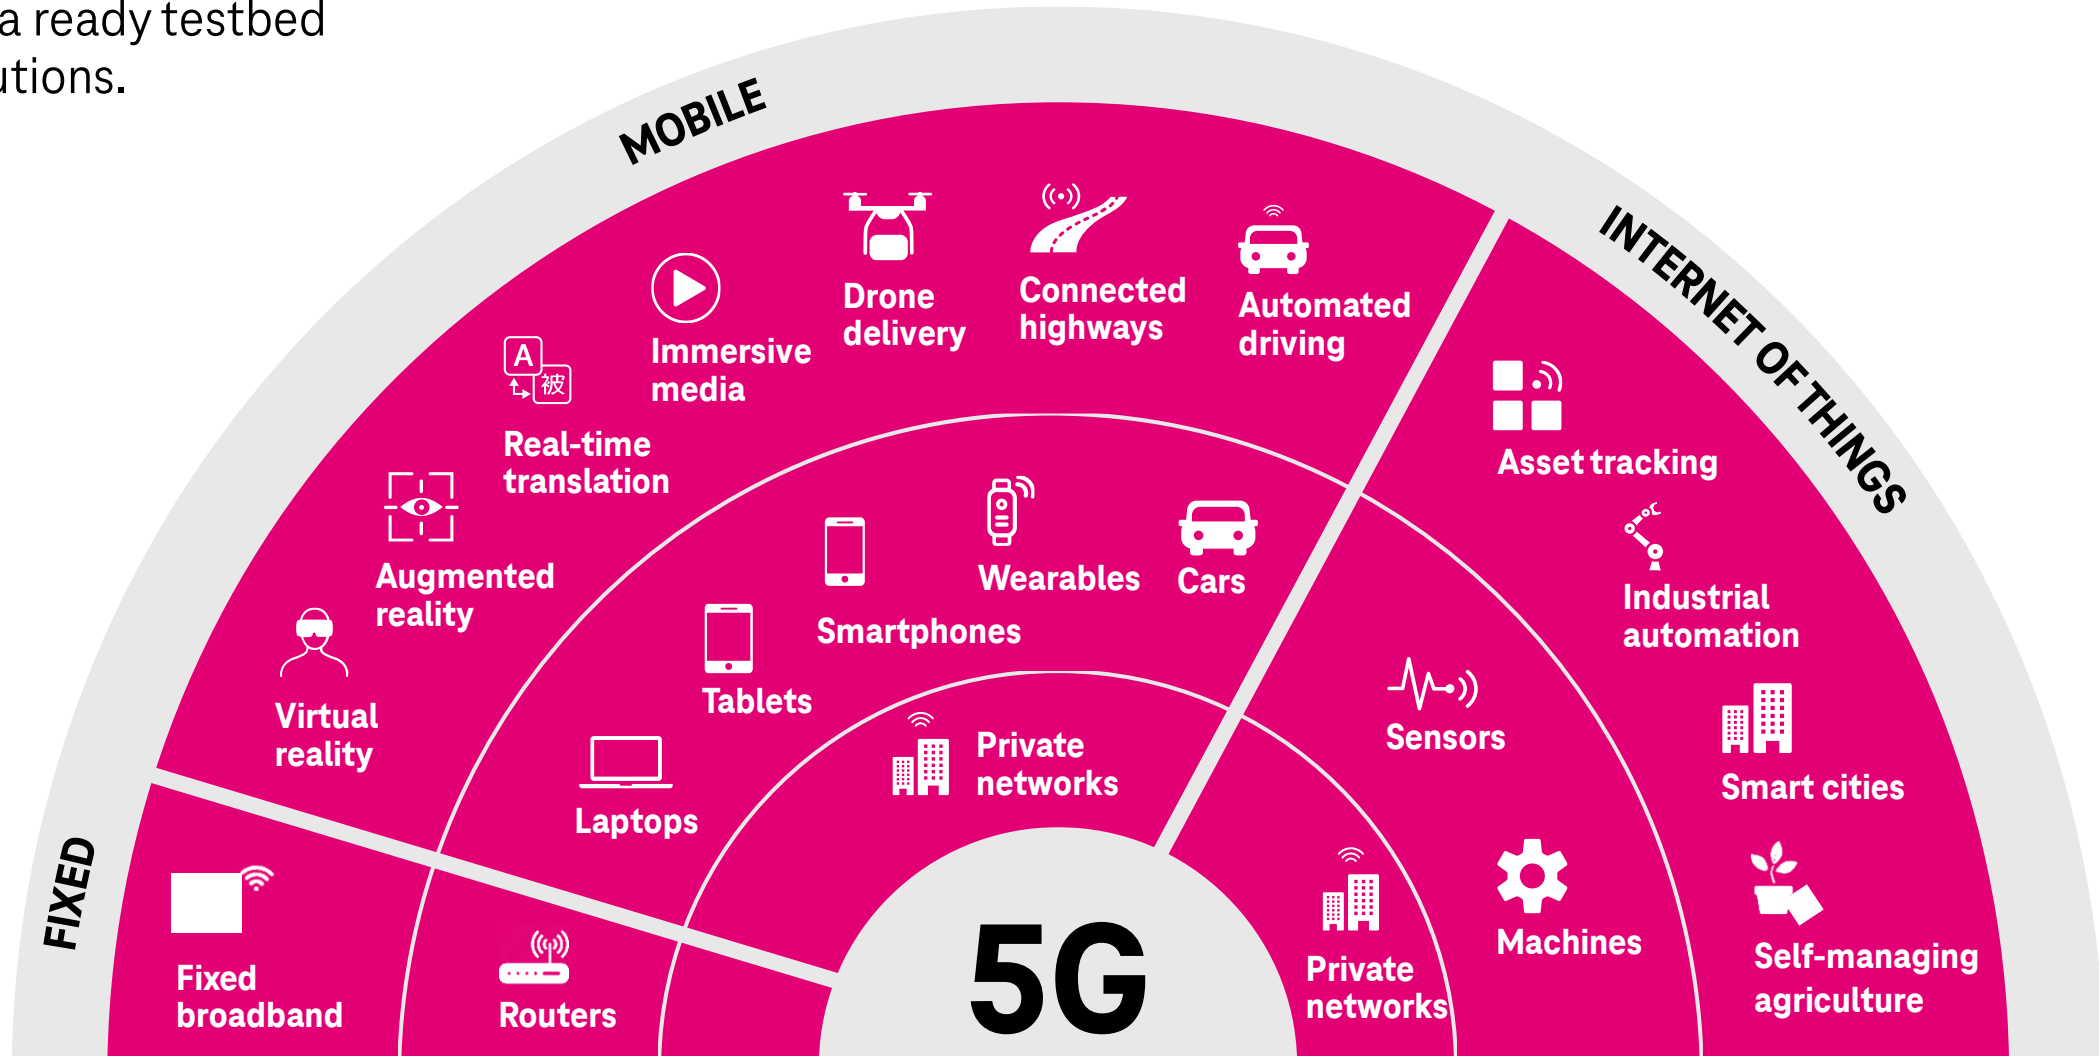

Mid-band
& mmWave

Ultra Capacity 5G:
285M people covered

Ultra Wideband:
222M people covered

5G Plus:
175M people covered

And we're continuing to expand 5G's use in enabling to new applications.

With our 5G network in place, T-Mobile is a ready testbed for new solutions.

Get to the outcomes you want faster with our next gen solutions.

Our 5G network leadership unlocks solutions to help your business seize 5G innovation.

Connectivity and Access

Mobile Voice & Data, Fixed Wireless Business Internet and Hybrid Networking